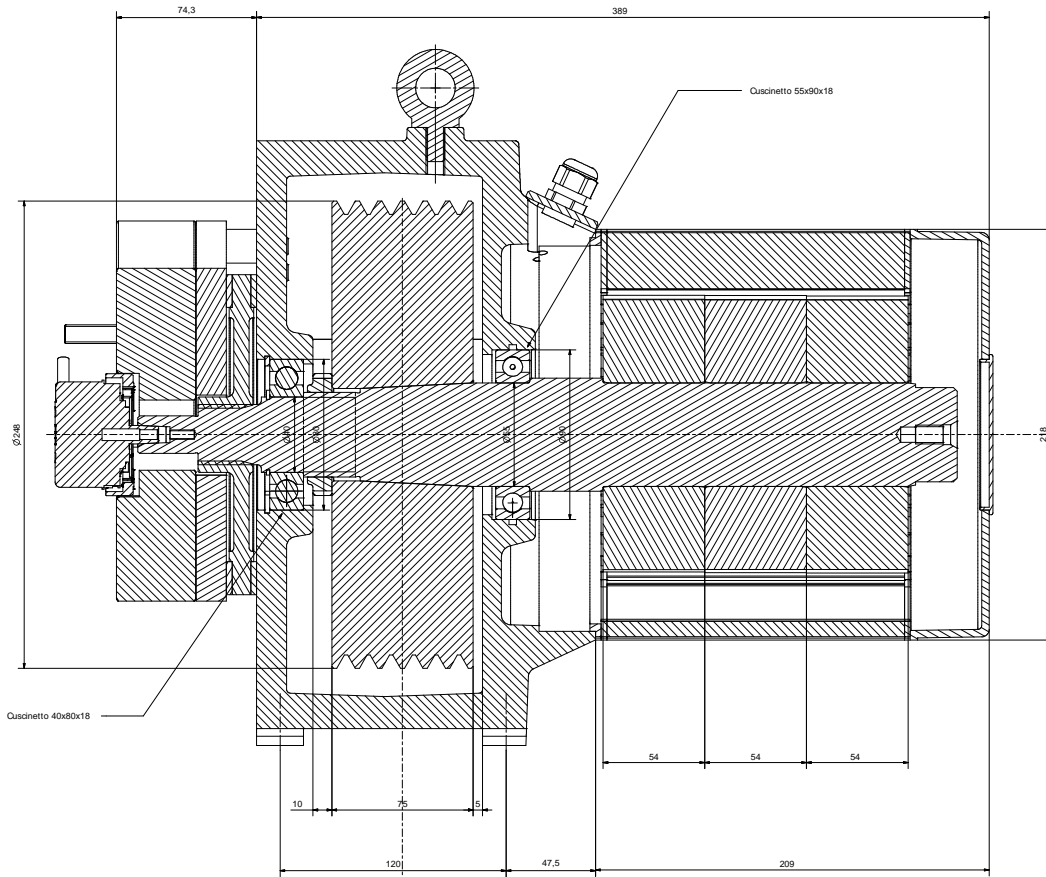

Sezione/Section "A-A"
Scala/Scale " (1 : 1)"

I.T.G. Srl.		Gruppo	
14	15	16	17

This document was created with Win2PDF available at <http://www.daneprairie.com>.
The unregistered version of Win2PDF is for evaluation or non-commercial use only.