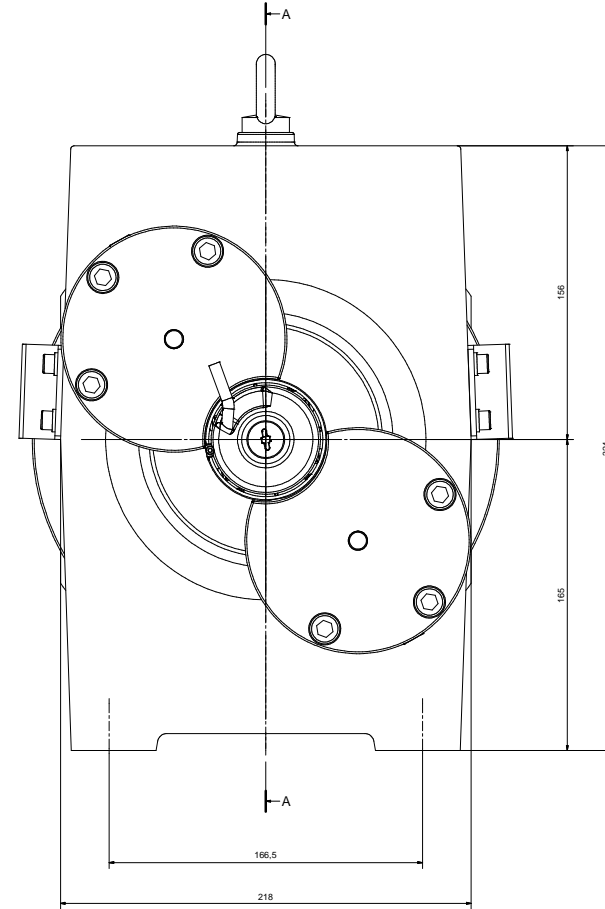

Sezione/Section "A-A"
Scala/Scale " (1 : 1)"

I.T.G. Srl.		Gruppo	
14	15	16	17

This document was created with Win2PDF available at <http://www.daneprairie.com>.
The unregistered version of Win2PDF is for evaluation or non-commercial use only.